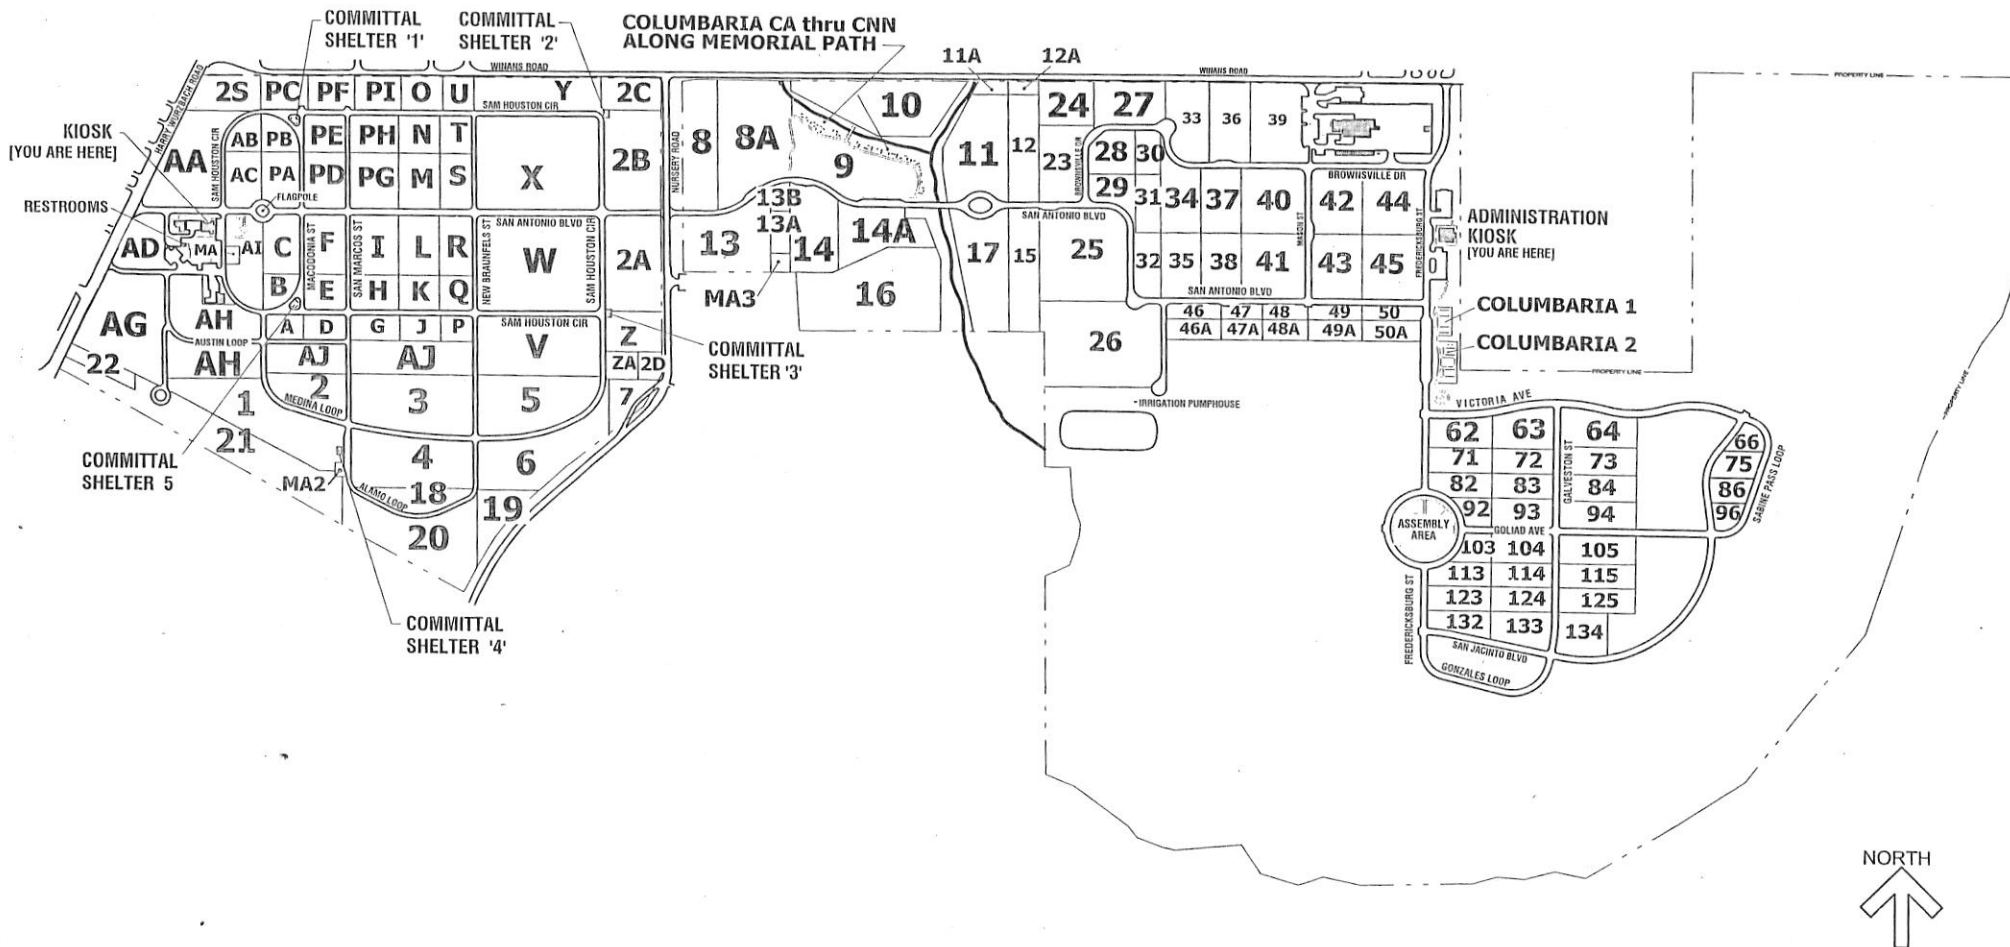

# MAP OF THE FORT SAM HOUSTON NATIONAL CEMETERY

1520 HARRY WURZBACH ROAD, SAN ANTONIO, TEXAS 78209

NAME \_\_\_\_\_ SECTION \_\_\_\_\_ GRAVE \_\_\_\_\_

COLUMBARIUM \_\_\_\_\_ WALL \_\_\_\_\_ NICHE \_\_\_\_\_